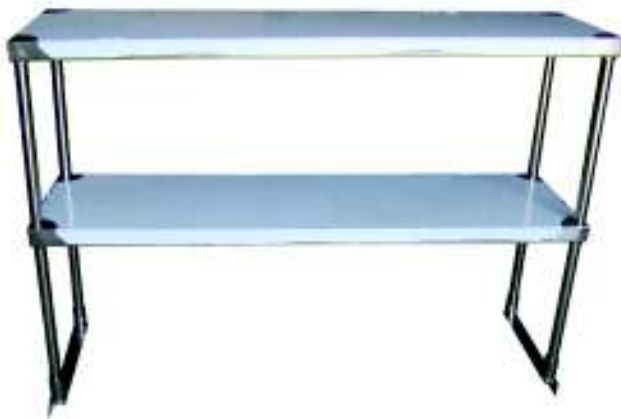

TABLE MOUNTED

## STAINLESS STEEL SHELVING

**FEATURES:**

Fully adjustable stainless steel shelving.  
Includes four 14" high Chrome Posts.  
Shelf sides have square edges.

**CONSTRUCTION:**

All TIG welded.  
Exposed surfaces polished to a satin finish.

**MATERIAL:**

All Shelves are 18 gauge type "430" stainless steel.

**STAINLESS STEEL TIER OVERSHELF**

| WIDTH | LENGTH | Single Shelf | WT.    | Double Shelf | WT.    |
|-------|--------|--------------|--------|--------------|--------|
| 14"   | 36"    | SOS-1436     | 21 lbs | DOS-1436     | 32 lbs |
|       | 48"    | SOS-1448     | 24 lbs | DOS-1448     | 36 lbs |
|       | 60"    | SOS-1460     | 28 lbs | DOS-1460     | 42 lbs |
|       | 72"    | SOS-1472     | 31 lbs | DOS-1472     | 46 lbs |