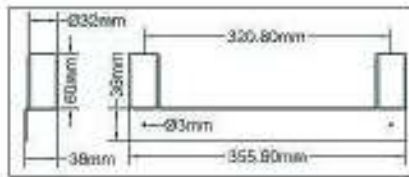

## STAINLESS STEEL SHELVING

**FEATURES:**

Fully adjustable stainless steel shelving.  
Includes four 14" high Chrome Posts.  
Shelf sides have square edges.

**CONSTRUCTION:**

All TIG welded.  
Exposed surfaces polished to a satin finish.

**MATERIAL:**

All Shelves are 18 gauge type "430" stainless steel.

**STAINLESS STEEL TIER OVERSHELF**

| WIDTH | LENGTH | Single Shelf | WT.    | Double Shelf | WT.    |
|-------|--------|--------------|--------|--------------|--------|
| 14"   | 36"    | SOS-1436     | 21 lbs | DOS-1436     | 32 lbs |
|       | 48"    | SOS-1448     | 24 lbs | DOS-1448     | 36 lbs |
|       | 60"    | SOS-1460     | 28 lbs | DOS-1460     | 42 lbs |
|       | 72"    | SOS-1472     | 31 lbs | DOS-1472     | 46 lbs |